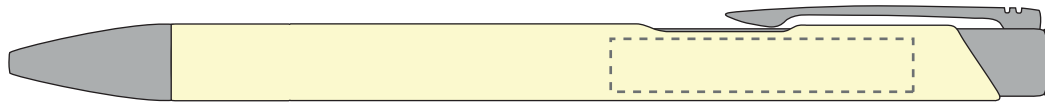

Your Ref:
Our Ref:

Quantity:
Version: 1

Product Code: TPC982001
Product Colour: PASTEL YELLOW

PRINTING CONCERNS:

We stock this item in the following colours

PANTONE REFERENCE(S)

● Engrave

ARTWORK SCALE 100%
Logo - In Line with Clip
50mm x 10mm

ARTWORK SCALE 100%
Individual Name - Side of Pen
40mm x 7mm

ARTWORK SCALE 100%
Individual Name - Side of Pen
40mm x 7mm

ARTWORK SCALE 100%
Logo - In Line with Clip
50mm x 10mm

pre engraved eco text to rear of pen

Product Image for visualisation
- colours may vary

The dashed line is to demonstrate print area and will not appear on your printed item

PLEASE NOTE:

- All colours including print and product are for visual purposes only and should not be regarded as the actual colour of the product and print.
- Some products may vary from batch to batch and may differ from previous orders.
- The colour and texture of a product can also have an effect on the final print colour.
- By approving this order we accept that you understand these terms.